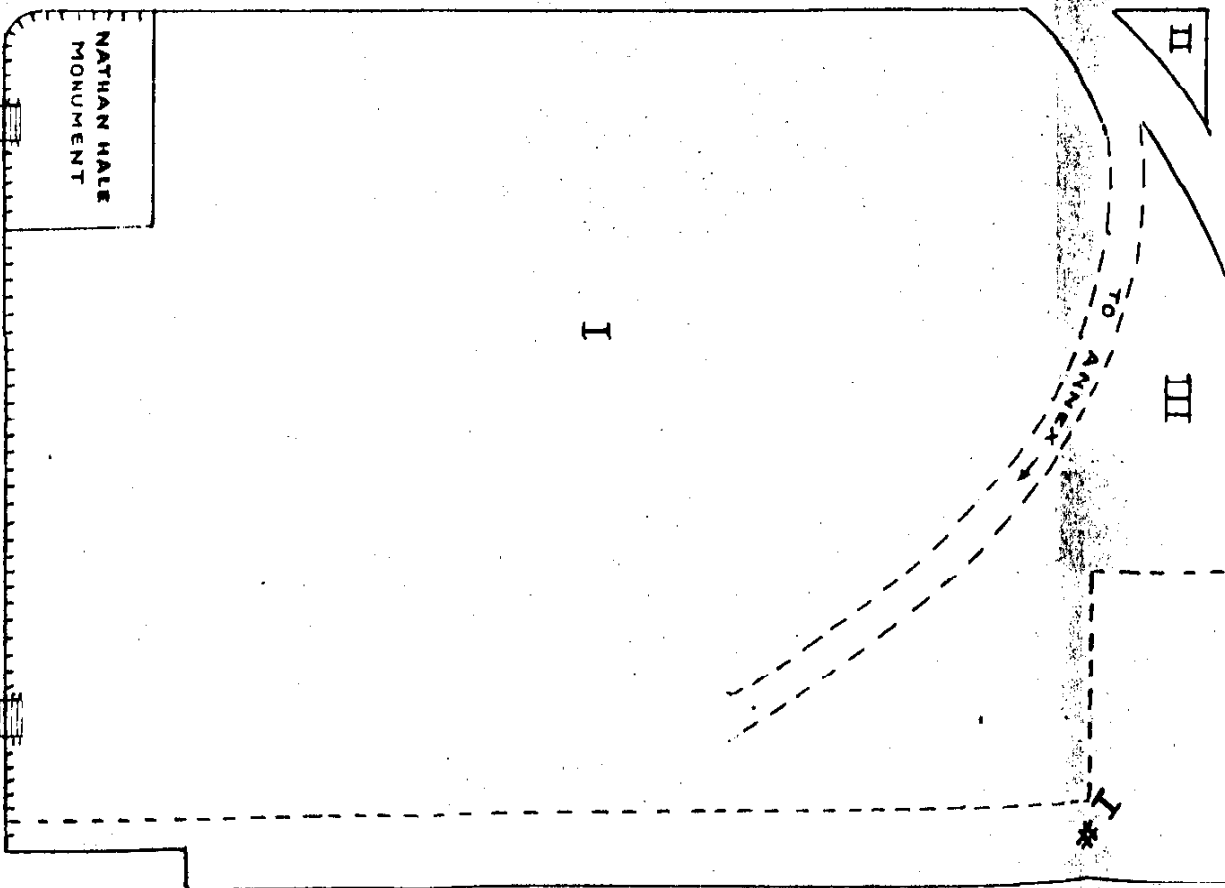

SKETCH OF
NATHAN HALE CEMETERY
SOUTH COVENTRY, CONN.

← WEST

HIGHWAY

EAST →

II

III

VI #

VI

I

VI #

TO ANNEX

NATHAN HALE
MONUMENT